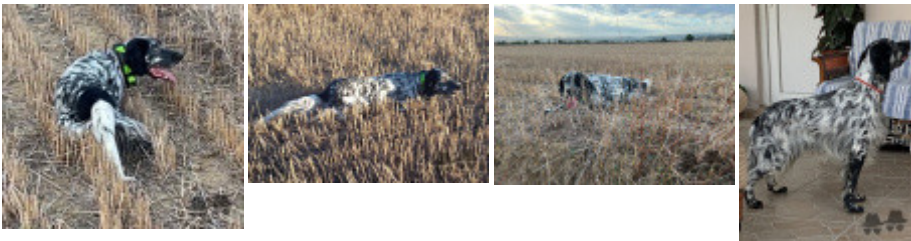

Eleveur : Nicola Nicoletti / Propriétaire : Ahmet Sönmez
Estimation des points au pédigrée : 2

Taux de consanguinité (estimation) : 1.4 %

GIBELTARIK BLONDIE (7 X 3,5,5,5,5,6) : 0.003662
LERRY (5 X 6,6,7) : 0.002441
RADENTIS ZUM (6 X 4) : 0.001953
ARNO (6,8 X 6,6,7,7,7,8) : 0.001373
TARO DEI FELINI (6,7 X 6) : 0.000732
FIERO (7 X 5,5,6) : 0.000732
RADENTIS SBRANCO (8 X 5,6,7,7,7,7,7,8,8) : 0.000671
DECOR LOT (7 X 7,7,8,8,8,8,8,8) : 0.000671
GUFO DI VAL DI CHIANA (6,7,7,8 X 7) : 0.000549
RADENTIS NOMAR (7 X 5) : 0.000488
NEGUS (7,7,8,8,8,8 X 7,8) : 0.000427
FRANCINI'S LUCA (7,8 X 8) : 0.000092
LEM DEL DIANELLA (7,8,8 X 8) : 0.000061
OLAF DEL TRE PONTI (8 X 8,8) : 0.000061
NORD DI VAL DI CHIANA (7 X 8) : 0.000061

Note : les données ne sont pas garanties. Elles ont été entrées par les membres sans garantie d'exactitude.