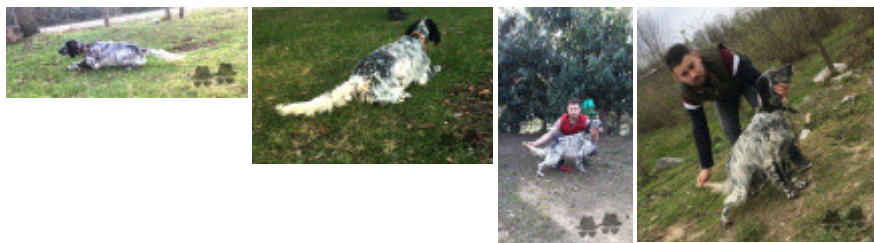

Eleveur : OGUZ DEDE / Propriétaire : ABDULKAD?R ÇELEB? (05433769163, a.kadirclb@hotmail.com)
Sang italien (estimation) : 100 %
Estimation des points au pédigree : 8

Taux de consanguinité (estimation) : 10.8 %

RADENTIS SBRANCO (5,5,5,6,6,7 X 5,5,6,6,6,7,7,8,8,8) : 0.035473
RADENTIS EGON (3 X 4) : 0.016754
RADENTIS GIAN (6,6,7,7,7,7,7,7,8,8,8,8,8,8 X 7,7,7,7,7,8,8,8,8,8,8,8,8) : 0.011688
RADENTIS BORG (6,6,6,6,6,6,7,7,7,8 X 6,6,6,7,7,7,8,8,8,8) : 0.010620
RADENTIS ZUM (3 X 5) : 0.008102
RADENTIS NOMAR (4 X 6,6) : 0.004456
ARNO (5,6,6 X 6,7,7,7,8,8) : 0.004150
FIERO (4 X 5,6) : 0.003906
GIBELTARIK BLONDIE (4,5 X 6,6) : 0.003044
DECOR LOT (7,7,8,8,8,8,8,8,8,8,8,8,8,8,8,8 X 8,8,8,8,8,8,8,8,8,8) : 0.002777
ODE DEL SOLE (5,6,7 X 6,6,8,8) : 0.002441
RADENTIS SONIA (4 X 6) : 0.002075
KELLI DELLA MARIKA (5,6 X 7,7,8) : 0.000732
ZARA DELLA MARIKA (6,7 X 7,8,8) : 0.000366
AMBO DEL VARO (6,7,7,8,8 X 7,7) : 0.000305
INDIRA (5 X 6,7,8) : 0.000259
ROYAL VIENNA (7,8,8 X 7,8,8) : 0.000244
RADENTIS DIDO (7,7,7,8,8,8 X 7,7,8,8,8) : 0.000214
FRANCINI'S LUCA (7,8 X 8,8) : 0.000092
EARA (7,8 X 8,8) : 0.000092
ATOS DELLE TORRICELLE (7,8,8 X 8,8) : 0.000061
BERNA (8,8 X 8) : 0.000031

Note : les données ne sont pas garanties. Elles ont été entrées par les membres sans garantie d'exactitude.