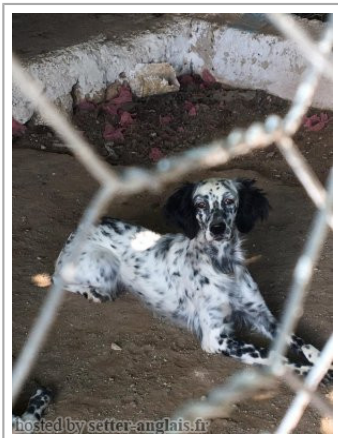

BIA

2019-06-03 (M) K?F-ES-3329
Couleur : Bluebelton

hosted by setter-anglais.fr

Père
LAUDA SIMEONS TEAM
2015-05-21 (M)
BEK 145900
- bluebelton

HECTORE DEL ZAGNIS 2006-12-21
(M) LOI LO0818749 (Ch. Ital. Lav., CH
GQ) - bluebelton

PANAMERA 2011-12-20 (F) BEK
132725 - bluebelton

LORD DEL ZAGNIS 2002-09-30 (M)
LOI LO02167262 (Ch. Ital. Lav., CH GQ,
Ch. Int. Lav.) - lemon

LIA DEL ZAGNIS 2001-09-22 (F) LOI
LO0228217 - bluebelton

FULL 2009-04-07 (M) LOI
LO09158752 - bluebelton