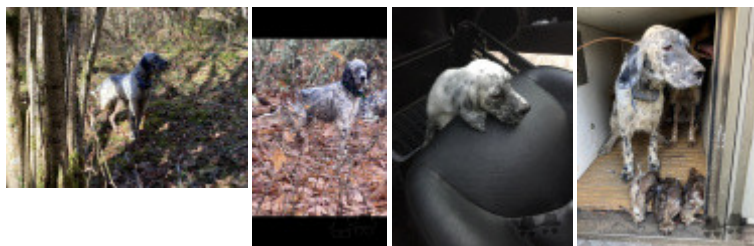

Mère <u>APALANTZA XENA</u> 2016-03-04 (F) LOE 34224386 - tricolore	<u>APALANTZA VESPA</u> 2014-05-28 (M) LOE 327643268 - bluebelton	<u>VIRUS DES SEPT PROVINCES</u> 2004-01-26 (M) LOF 176718/28721 (TR, CH P) - bluebelton	<u>SAPHIR DU CLOS SAINTE CATHERINE</u> 2001-05-01 (M) LOF 158958/25561 (TR, CH A) - bluebelton	
		<u>NATA</u> 2006-07-20 (F) LOE 1639652 - tricolore	<u>POLY DES SEPT PROVINCES</u> 1999-07-30 (F) LOF 150830/28240 - bluebelton	<u>AITZA-KO DICK</u> (M) LOE 1489276
	<u>KANPOGANE DORA</u> (F) LOE 2048373	<u>KANPOGANE YANKI</u> (M) LOE 1641353 - tricolore	<u>KANPOGANE SEI</u> (M) LOE 1331490	<u>KANPOGANE NEUS</u> (F) LOE 984112
		<u>KANPOGANE YUDA</u> (F) LOE 1662117	<u>KANPOGANE ROTI</u> (M) LOE 1268717	<u>KANPOGANE MORE</u> (F) LOE 0888432

Eleveur : Joxe Apalantza / Propriétaire : Isidro rodriguez (659681255, Setterpovixa@hotmail.com)
Sang italien (estimation) : 37 %
Estimation des points au pédigrée : 2

Note : les données ne sont pas garanties. Elles ont été entrées par les membres sans garantie d'exactitude.