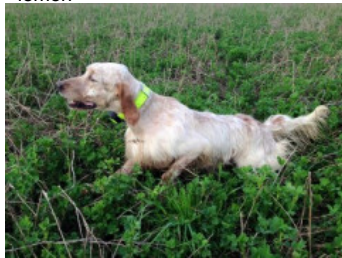

BORA

2014-01-10 (F) LOI LO1433594
Couleur : bianco arancio (lemon)

hosted by setter-anglais.fr

Père
CUCCA'S ORFEI
2010-09-30 (M)
LOI LO10171813
- lemon

ORIO 2002-05-14 (M) LOI
LO02116390 (Camp. Tr. (Ch GQ)) -
bluebelton

CUCCA'S SAXA 2007-01-06 (F) LOI
LO0754389 (Camp. Ripr.) - lemon

TODAY 2001-05-07 (M) LOI
LO01146212 (Camp. Tr. (Ch GQ)) -
bluebelton

TOSCA DELLE OROBICHE
1999-11-19 (F) LOI LO0035313 (Camp.
Ripr.) - bluebelton