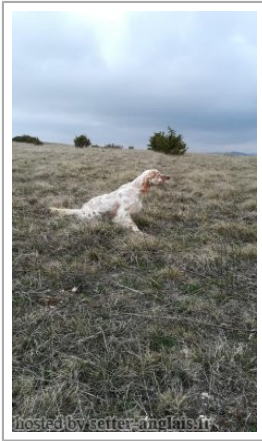

BORA

2014-01-10 (F) LOI LO1433594
Couleur : bianco arancio (lemon)

hosted by setter-anglais.fr

Père
CUCCA'S ORFEI
2010-09-30 (M)
LOI LO10171813
- lemon

ORIO 2002-05-14 (M) LOI
LO02116390 (Camp. Tr. (Ch GQ)) -
bluebelton

CUCCA'S SAXA 2007-01-06 (F) LOI
LO0754389 (Camp. Ripr.) - lemon

TODAY 2001-05-07 (M) LOI
LO01146212 (Camp. Tr. (Ch GQ)) -
bluebelton

TOSCA DELLE OROBICHE
1999-11-19 (F) LOI LO0035313 (Camp.
Ripr.) - bluebelton