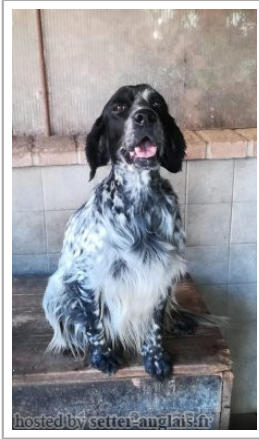

FRIDA

2017-04-26 (F) LOI LO17110668
Couleur : Blue belton (bluebelton)

Père
JET
2013-05-28 (M)
LOI LO1390356
- bluebelton

BULL 2008-04-28 (M) LOI
LO08115156 (Ch. Int. Lav.) - bluebelton

MUFFA 2011-05-31 (F) LOI
LO11108255 - liver