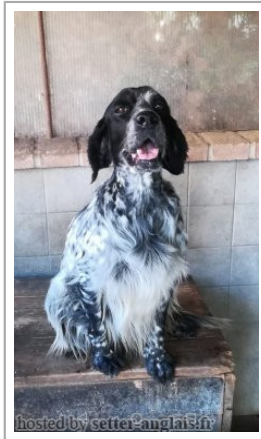

FRIDA

2017-04-26 (F) LOI LO17110668
Couleur : Blue belton (bluebelton)

Père
JET
2013-05-28 (M)
LOI LO1390356
- bluebelton

BULL 2008-04-28 (M) LOI
LO08115156 (Ch. Int. Lav.) - bluebelton

MUFFA 2011-05-31 (F) LOI
LO11108255 - liver