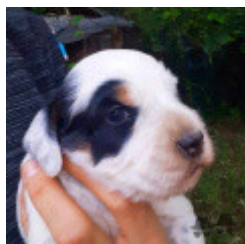

Mère KHEPRY D? SETTER74 2015-10-10 (F) AVKIF-TR-ES-12531 - liver tricolore	EKTOR DIGAL 2012-11-04 (M) JR704304 - bluebelton	AZOR DIGAL (M) KIF-704053 - liver	DODO DEL BINARIO (M) LOI 20090931 - tricolore	
	EL?A D? SETTER74 2010-09-01 (F) TR-ES-12535 - Liver	AMOA DIGAL (F) 7373663 - tricolore	MONDO OD KARAO TOKA (M) HR14537	RIMERI DIGAL (F) JR703220ES - bluebelton
	RADENTIS ARNO 2006-04-25 (M) LOI LO0686721 - bluebelton	BRINA DEL BINARIO 2007-08-20 (F) LOI LO0881763 - bluebelton	REMA DIGAL (F) 6366363	
		RADENTIS NOMAR 1998-03-22 (M) LOI LO98133353 ((CHGQ CHITF / CHIT.B)) - liver	RADENTIS SABA 2004-09-23 (F) LOI LO0538510 - bluebelton	
			SOLE 2002-01-27 (M) LOI LO0265243 - bluebelton	
			ASTRA 2002-08-20 (F) LOI LO0342318 - lemon	

Eleveur : Setter74 / Propriétaire : +905537499304 (Mustafa Gökkaya, setter74@hotmail.com)

Puce : 900193000281430

Sang italien (estimation) : 67 %

Note : les données ne sont pas garanties. Elles ont été entrées par les membres sans garantie d'exactitude.