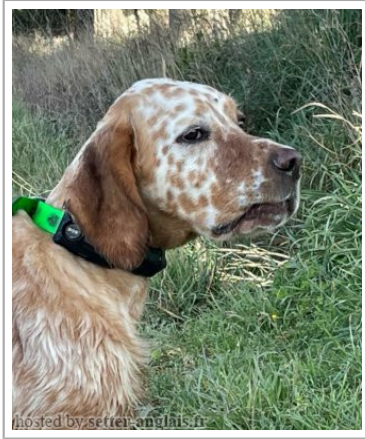

ICEBERG

2020-08-03 (M) LOI LO20153644
Couleur : Biancoarancio (lemon)

hosted by: setter-anglais.fr

Père
QBAMA
2011-10-10 (M)
LOI LO1211394
(CH GQ, CH(ES)T)
- lemon

LIZ 2002-07-12 (M) LOI LO02159874
(Ch. Ital. Lav., Ch. Int. Lav., Camp. Ripr.) -
lemon