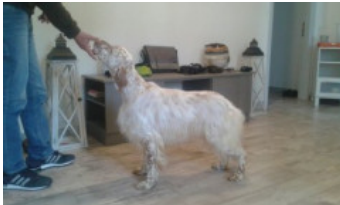

ODESSA named ASTRA

2015-12-23 (F) BEK 145417
Couleur : Lemon

hosted by setter-anglais.fr

Père
BESINO'S ARKTOS
(M)
BEK

RADENTIS MISTER 2009-04-30 (M)
LOI LO104399 - tricolore

RULLO DELLA VECCHIA IRLANDA
2005-06-10 (M) LOI LO05108741 -
lemon