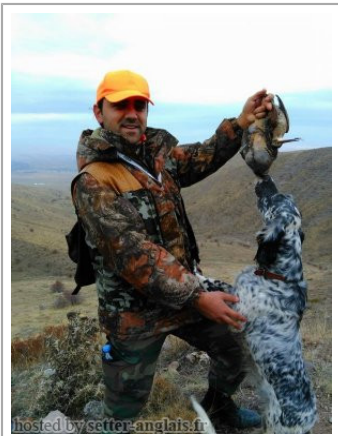

M?A D? SETTER74

2015-06-15 (F) TR'ES-47
Couleur : Blue Belton (bluebelton)

hosted by setter-anglais.fr

Père
EKTOR DIGAL
2012-11-04 (M)
JR704304
- bluebelton

AZOR DIGAL (M) KIF-704053 - liver

AMOA DIGAL (F) 7373663 - tricolore