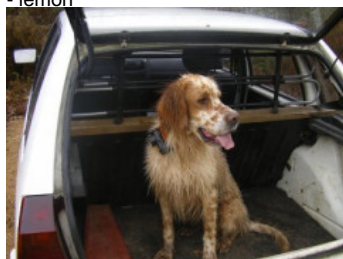

LOUSTIC

2015-06-11 (M) LOF 240102/42199

Couleur : Fau. PBl.Env.Tru. (lemon)

Père
FIRST DES SAGNES DES MILLE SOURCES
 2010-03-25 (M)
 LOF 208733/35529
 - lemon

SANDOCAN DI VAL DI CHIANA
 2008-02-02 (M) LOF 202677/32750
 (TR) - bluebelton

KAPO' 2003-11-10 (M) LOI
 LO0439835 (Ch IT GQ) - bluebelton

NERO 1997-03-29 (M)
 LOI LO9817889 (Ch T, Ch GQ) - bluebelton

KYBA 1998-01-01 (F) LOI
 LO98118951 - lemon

ENEA DELLA TORRE ANTICA
 1996-06-12 (M) LOI ST549296 - bluebelton