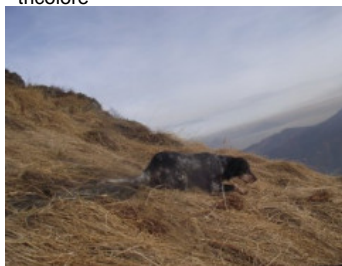

LOIRA 2002-06-03 (F) LOI
LO02152328 - tricolore