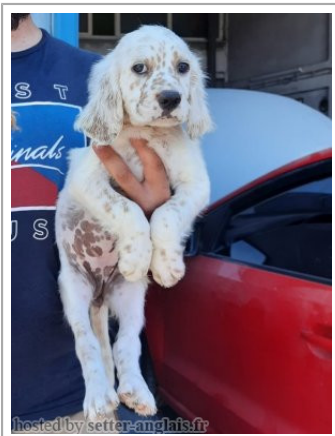

BERLIN dite MEDUSA

2020-07-22 (F) LOF 991001004500720
Couleur : Lemon

hosted by: setter-anglais.fr

Père
JAN DI VAL DI CHIANA
2016-10-03 (M)
LOI LO174711
- bluebelton

NATAN 2012-10-03 (M) LOI
LO12157969 (CH IT GQ, Camp. TR. (CH
GQ), CH(II)T) - bluebelton

KAPO' 2003-11-10 (M) LOI
LO0439835 (Ch IT GQ) - bluebelton

QUATTA 2009-06-11 (F) LOI
LO1085288 - tricolore

NERO 1997-03-29 (M)
LOI LO9817889 (Ch T, Ch
GQ) - bluebelton

KYBA 1998-01-01 (F) LOI
LO98118951 - lemon