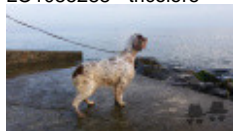

BERLIN dite MEDUSA

2020-07-22 (F) LOF 991001004500720
Couleur : Lemon

hosted by: setter-anglais.fr

Père
JAN DI VAL DI CHIANA
2016-10-03 (M)
LOI LO174711
- bluebelton

NATAN 2012-10-03 (M) LOI
LO12157969 (CH IT GQ, Camp. TR. (CH
GQ), CH(II)T) - bluebelton

KAPO' 2003-11-10 (M) LOI
LO0439835 (Ch IT GQ) - bluebelton

QUATTA 2009-06-11 (F) LOI
LO1085288 - tricolore

NERO 1997-03-29 (M)
LOI LO9817889 (Ch T, Ch
GQ) - bluebelton

KYBA 1998-01-01 (F) LOI
LO98118951 - lemon