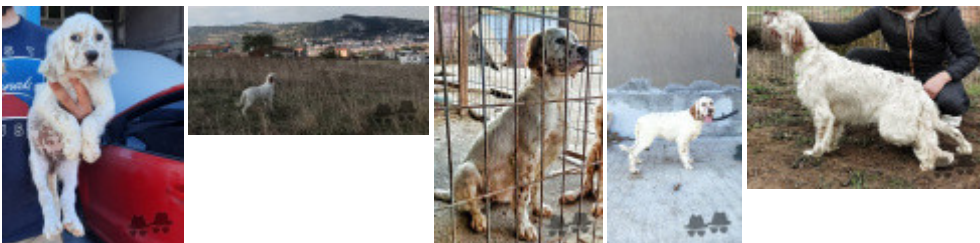

Mère <u>KALE INNA</u> 2019-12-07 (F) K?F-ES-3799 - Orange Belton	<u>COSMO</u> llamada <u>RIVO</u> 2014-05-31 (M) LOI LO14116475 - tricolore	<u>APOLLO</u> dit <u>APO</u> 2011-03-01 (M) LOI LO1153034 - tricolore	<u>HILTON</u> <u>DI</u> <u>CROCEDOMINI</u> 2008-03-20 (M) LOI LO08106963 - bluebelton	
	<u>SIRI</u> <u>DI</u> <u>CROCEDOMINI</u> 2015-05-15 (F) LOI 8995382 - lemon	<u>IRIS</u> 2012-03-01 (F) LOI LO1260342 - lemon	<u>TISSOT</u> 2013-05-31 (M) LOI LO1396775 (CH SPEC) - lemon	<u>AMADEUS</u> dite <u>OLLY</u> <u>DI</u> <u>CROCEDOMINI</u> 2006-05-16 (F) LOI LO06120329 - bluebelton
		<u>LORY</u> (F) 143753 - lemon	<u>LUPIN</u> <u>DELLO</u> <u>ZORINO</u> 2005-09-10 (M) LOI LO0643055 (Camp. Ripr.) - tricolore	
			<u>CORA</u> 2008-03-09 (F) LOI LO0913201 - bluebelton	
			<u>GION</u> <u>DI</u> <u>CROCEDOMINI</u> 2008-01-06 (M) LOI LO08103087 (Camp. Ripr. (CH)) - lemon	
			<u>ISLA</u> dite <u>MARILIN</u> 2009-07-13 (F) LOI LO09143879 - lemon	
			<u>GION</u> <u>DI</u> <u>CROCEDOMINI</u> 2008-01-06 (M) LOI LO08103087 (Camp. Ripr. (CH)) - lemon	
			<u>AMANDA</u> <u>DELLA</u> <u>CERNAIA</u> (F) LOE 97505 - bluebelton	

Propriétaire : Kazım Topçu (05424804954, kazimtopcu@gmail.com)
Sang italien (estimation) : 100 %
Estimation des points au pédigrée : 14

Note : les données ne sont pas garanties. Elles ont été entrées par les membres sans garantie d'exactitude.