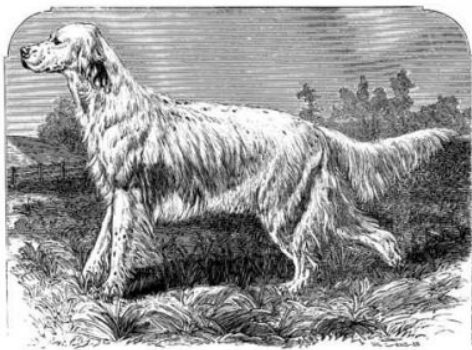

COUNTESS BEAR

1874-01 (F) KCSB5064

Titres : 1st KC-Derby + 2nd (ShWin)

[fiche affixe](#)

LLEWELLIN SETTER, COUNTESS BEAR, '5064.) Lemon and White.
hosted by [setter-anglais.fr](#)

Père DAN 1869 (M) KCSB1336 (1st (Ch.-Stakes)) - bluebelton 	DUKE 1864 (M) KCSB1361 (1st (All-Aged-Stakes) + 2nd (Braces)) - bluebelton	DUKE (M) SLUT (F) - lemon	DART (M) BESS (F) ROLLO (M) inconnu
	RHOEBE (F) KCSB1546 - bluebelton	RAKE 1863 (M) KCSB1403 (Ch-Prize (UK)) PSYCHE (F) KCSB1537 (1st (ShWin)) - bluebelton	GROUSE 1862 (M) KCSB1379 (2nd (ShWin)) NELL 1857 (F) KCSB1528 (Ch-Prize (UK)) ROCK (M) - bluebelton COUNTESS (F) - bluebelton
Mère COUNTESS 1869 (F) KCSB1485 (FTCh. (UK) + Ch. (UK)) - bluebelton 	DASH II A.K.A. OLD BLUE DASH 1862 (M) KCSB1341 - bluebelton	STING 1859 (M) - bluebelton CORA II (F) - bluebelton	ROCK II (M) - bluebelton CORA (F) - bluebelton FRED I 1853 (M) KCSB1371 - lemon CORA I (F) - bluebelton
	MOLL III (F) - bluebelton	FRED I 1853 (M) KCSB1371 - lemon BELLE II 1859 (F) - bluebelton	ROCK I (M) - lemon MOLL II (F) ROCK II (M) - bluebelton CORA (F) - bluebelton