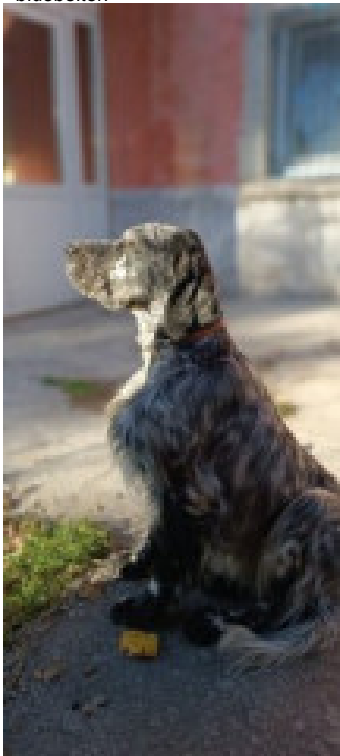

**ARTUR**

2022-11-19 (M) LOF 9999999999  
Couleur : Fau.PBl.Env. (lemon)

hosted by pedigree.setter-anglais.fr

Père  
**BACKHAM**  
2020-04-20 (M)  
KIF-ES-1896  
- bluebelton

**ARTU** 2017-01-01 (M)  
KIF-GB-ES-1977 - bluebelton

**ADASSA** 2017-05-03 (F) KIF-ES-2299  
- bluebelton

**COSMO** llamada **RIVO** 2014-05-31  
(M) LOI LO14116475 - tricolore

**SIRI DI CROCEDOMINI** 2015-05-15  
(F) LOI 8995382 - lemon

**NOLE OD RACE** 2015-05-15 (M) LOF  
JR705762 - bluebelton