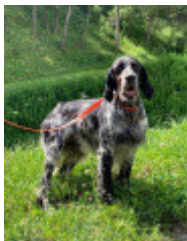

Eleveur : Cerretani Davide / Propriétaire : Taroni Alberto
Puce : 380260043683457
Estimation des points au pédigrée : 21

Taux de consanguinité (estimation) : 6.5 %

LUPIN DELLO ZORINO (2 X 4) : 0.034668
LERRY (4 X 5,5) : 0.007935
RADENTIS GIAN (6,6,7,7,7,7,8,8 X 7,7,7,7,7,8,8,8,8,8,8) : 0.007080
ARNO (5,6 X 6,6,6,7) : 0.003174
RADENTIS SBRANCO (5 X 5,6) : 0.003113
AKIRA DEL VARO (5,6 X 6,7,7,8) : 0.002266
CASMIR (5,6 X 6,7,7,8) : 0.002197
DECOR LOT (7,7,7,8,8,8,8,8,8 X 8,8,8,8,8,8,8) : 0.001709
ROYAL VIENNA (6,6,7 X 7,7,8,8,8) : 0.001404
LEM DEL RESEGONE (7,7,8,8 X 7,8,8) : 0.000641
DUM (8 X 6,7,8) : 0.000214
DUN DEL MESHIO (8,8,8,8,8 X 8) : 0.000153
EMO DELLA TRAPPOLA (7 X 8,8,8) : 0.000061
OLAF DEL TRE PONTI (7,7,8,8 X 8,8) : 0.000061
FLAY DEL DIANELLA (7 X 8,8,8) : 0.000061
AMBRA DEL DIANELLA (7,8,8 X 8) : 0.000031
HALOA DELLA VECCHIA IRLANDA (7,8,8 X 8,8,8) : 0.000031
BAIRO (8,8 X 8) : 0.000031

Note : les données ne sont pas garanties. Elles ont été entrées par les membres sans garantie d'exactitude.