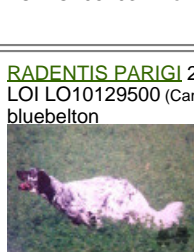

ALICE DEL ZAGNIS 2009-10-27 (F)
LOI LO1054031 - lemon

RADENTIS PARIGI 2010-05-12 (M)
LOI LO10129500 (Camp. Riproduttore.) -
bluebelton