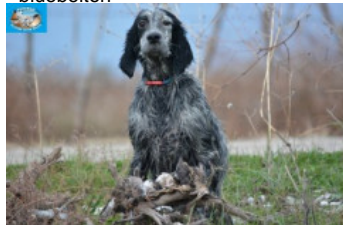

PALAZIENSIS PEPE
1997-07-03 (M) LOI
LO99203608 - liver

RAIANO BIRBA 1993-11-26 (F) LOI
ST491779 - lemon

LUIBOR GILLA 2005-01-21 (F) LOI
LO0574983 - tricolore

RAIANO DIOR 2001-01-19 (M) LOI
LO0187664 - liver

LUIBOR FLAI 2000-07-05 (F) LOI
LO0155614 - bluebelton

FRANCINI'S JEFF
1993-04-03 (M) LOI
ST479317 (Ch. Ital. Lav.,
Ch. Int. Lav., Camp. Ripr.) -
bluebelton

LUIBOR AIDA 1995-02-14 (F) LOI
ST517089 - tricolore

Mère
RAMENSIS MERI
2017-12-29 (F)
BEK 163337
- bluebelton