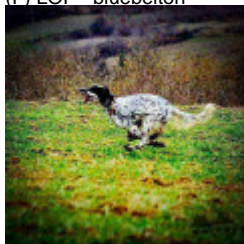

DUNA

2023-04-12 (F) LOF 5545
Couleur : Fau.PBl.Env. (lemon)

hosted by pedigree.setter-anglais.fr

Père
CEKO
(M)
2018
- bluebelton

ZEF?R 2015-10-15 (M) 706186 -
tricolore

FELLY DEL SENCANALI 2016-04-23
(F) LOF - bluebelton