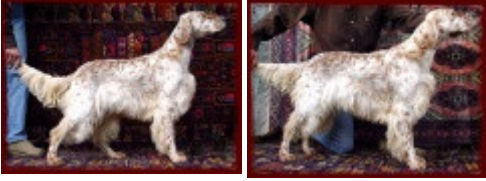

Note : les données ne sont pas garanties. Elles ont été entrées par les membres sans garantie d'exactitude.