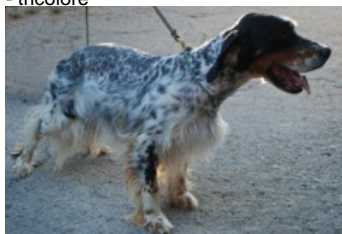

ANITA detto DI VASSALLO

2011-12-02 (F) LOI LO1225723
Couleur : nero e bianco (bluebelton)

Père
IGOR
2003-05-26 (M)
LOI LO03147210
- tricolore

GIM 1999-03-07 (M) LOI LO99126600
- tricolore

DESI 2000-11-21 (F) LOI LO0199482
- bluebelton

FRANCINI'S JEFFE 1993-04-03 (M)
LOI ST479317 (Ch. Ital. Lav., Ch. Int. Lav.,
Camp. Ripr.) - bluebelton

FRANCINI'S DERA 1997-06-03 (F)
LOI LO9856897 - bluebelton

DRACULA 1993-01-04 (M) LOI
ST477449 (Ch Italie T, CH GQ) -
bluebelton