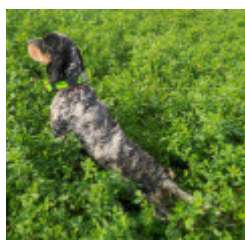

Mère BENNY DEL COLOMBIS TEAM 2020-12-05 (F) LOI LO2135067 - tricolore	DENDABERRI PIRLO 2013-07-01 (M) LOE 1747738 (Ch IT) - bluebelton	DENDABERRI JAI 2007-03-12 (M) LOE 1704343 (TrCP, TrPR, TrBC) - bluebelton	PALAZIENSIS RAMBO 1999-11-01 (M) LOI LO0060896 (Ch W0F/ICH, IT T, ITF, Camp. Tr. (Ch GQ), CH(ES)T, CH(GB)T) - lemon
		BRUJA DEL ALTO PAS 2009-04-02 (F) LOE 1871490 - bluebelton	UMBLANA DEL CAVALDROSSA 2000-06-01 (F) LOI LO0336882 - bluebelton
	COLOMBIS AMBRA 2018-01-15 (F) LOI LO1850522 - tricolore	GJANGO dit OBAN 2010-09-12 (M) LOI LO10197215 - bluebelton	GIBELTARIK CHESTER 2001-11-05 (M) LOE KGC02202 (Ch GQ) - lemon
		SENNA 2018-01-15 (F) LOI LO1497351 - liver tricolore	IRA DE PIEDRALLADA 2005-04-13 (F) LOE 1543735 - bluebelton
			RUDY 2007-04-25 (M) LOI LO0849387 - bluebelton
			NIKI 2007-06-03 (F) LOI LO0853692 - lemon
			NENCINI'S BOY 2005-04-10 (M) LOI LO05132310 - tricolore
			LADY 2007-04-25 (F) LOI LO0849388 - tricolore

Eleveur : GUIDO FRAINER / Propriétaire : DIEGO MONTIBELLER

Puce : 380260102421340

Estimation des points au pédigrée : 16

Note : les données ne sont pas garanties. Elles ont été entrées par les membres sans garantie d'exactitude.