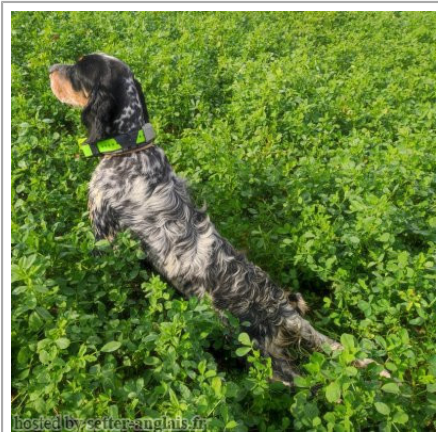

**ARTE**

2023-05-22 (M) LOI LO23101475  
Couleur : bianco nero marrone (tricolore)

hosted by setter-anglais.fr

Père  
**TEDDY DEL MONTE GUGLIELMO**  
2017-06-25 (M)  
LOI LO17145890  
- lemon

**ROVAL GIOB** 2010-01-02 (M) LOI  
LO1026711 (Ch GQ, Ch. Ital. Lav.) -  
BIANCO FULVO