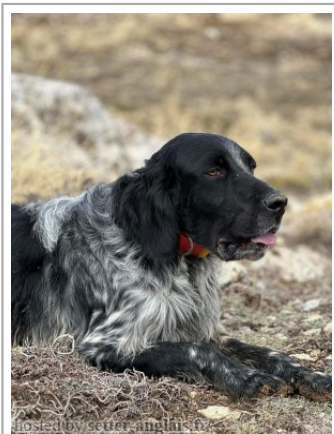

TOMMY CART?N?S SETTER

2022-08-01 (M) LOF KIF-ES-5778
Couleur : Blue Belton (bluebelton)

Père
RIJANIS DENIS
2012-08-01 (M)
JR704180
- bluebelton

ARTU 2009-06-20 (M) LOI
LO09167530 - bluebelton

RIJANIS TUNDRA (F) JR701253

KAPO 2003-11-10 (M) LOI
LO0439835 (Ch IT GQ) - bluebelton

AMBRA 2005-09-02 (F) LOI
LO0610828 - bluebelton

ORIONIS KETI (F) JR77968ES

NERO 1997-03-29 (M)
LOI LO9817889 (Ch T, Ch
GQ) - bluebelton

KYBA 1998-01-01 (F) LOI
LO98118951 - lemon