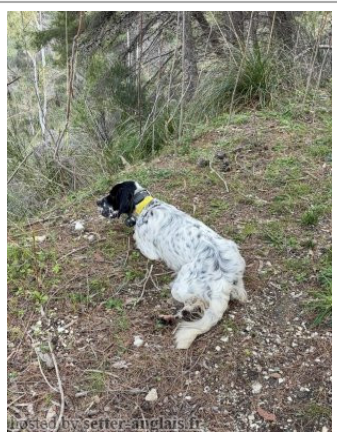

CORA

2023-01-02 (F) LOI LO2313184
Couleur : nero e bianco (bluebelton)

hosted by setter-anglais.fr

RED 2014-07-28 (M) LOI
LO14144761 - lemon

Père
PICO dit ENO
2015-05-07 (M)
LOI LO15109489
- bluebelton

HIUMAA 2013-05-23 (F) LOI
LO1380105 - bluebelton