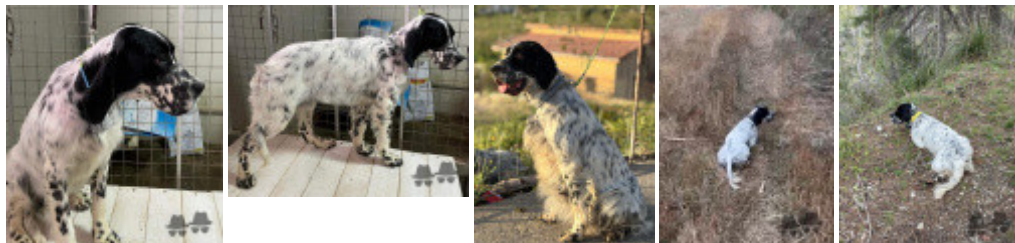

Note : les données ne sont pas garanties. Elles ont été entrées par les membres sans garantie d'exactitude.