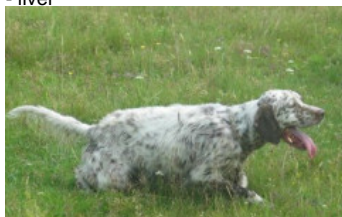

VEREN

2012-11-23 (M) LOI LO1320172
Couleur : bianco - fegato (liver)

hosted by setter-anglais.fr

Père
CUCCA'S RAYBAN
2006-07-04 (M)
LOI LO0740771
(Camp. Ital. Lav., Camp. Tr. (CH GQ))
- liver

DODGE DEL TIRSO 1998-02-14 (M)
LOI LO9942918 (Ch IT IT-T, CHIB, Camp.
Tr. (Ch GQ)) - bluebelton