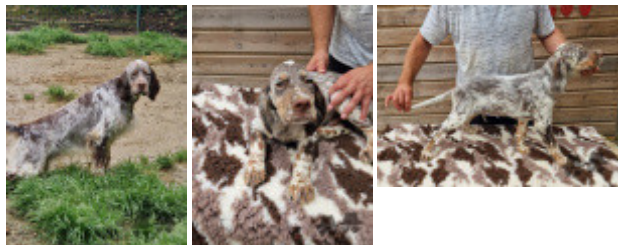

Note : les données ne sont pas garanties. Elles ont été entrées par les membres sans garantie d'exactitude.