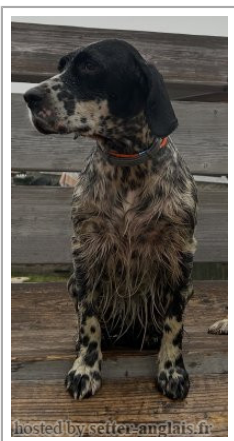

ROY

2019-03-15 (M) LOI LO1995197
Couleur : nero e bianco (bluebelton)

hosted by setter-anglais.fr

Père
LACISIUM MIRÓ
2016-06-08 (M)
LOI LO16110441
- tricolore

MARS OD SLJUKA TRAVEL
2009-04-01 (M) LOI LO1440860 (CH
IT) - lemon