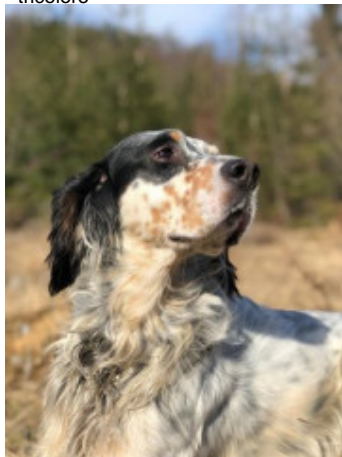

ROY

2019-03-15 (M) LOI LO1995197
Couleur : nero e bianco (bluebelton)

hosted by setter-anglais.fr

Père
LACISIUM MIRÓ
2016-06-08 (M)
LOI LO16110441
- tricolore

MARS OD SLJUKA TRAVEL
2009-04-01 (M) LOI LO1440860 (CH
IT) - lemon