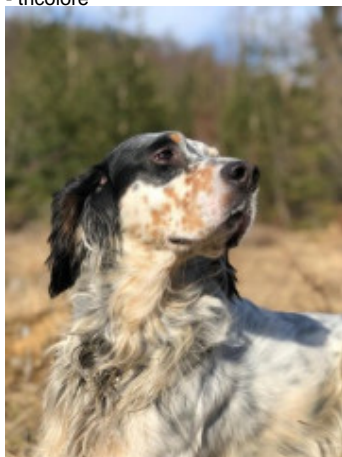

**DIANA**

2019-03-15 (F) LOI LO1995190  
Couleur : nero e bianco (bluebelton)

hosted by setter-anglais.fr

Père  
**LACISIUM MIRÓ**  
2016-06-08 (M)  
LOI LO16110441  
- tricolore

**MARS OD SLJUKA TRAVEL**  
2009-04-01 (M) LOI LO1440860 (CH  
IT) - lemon