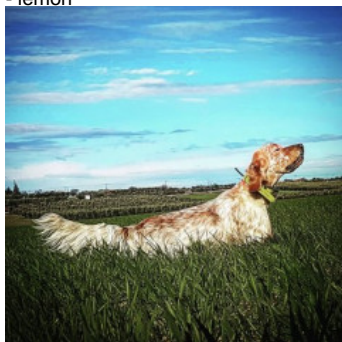

REA SIMEONS TEAM

2019-06-05 (F) BEK 183958
Couleur : Lemon

hosted by setter-anglais.fr

Père
NICOLAS SIMEONS TEAM
2017-11-21 (M)
BEK 169726
- lemon

NITRO DEL ZAGNIS 2011-04-26 (M)
LOI LO11106647 (CH IT GQ) -
bluebelton