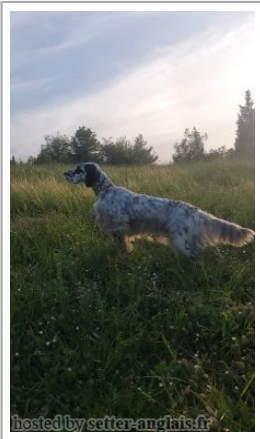

**CARTEMIS**

2025-04-23 (F) KIF-ES-9332  
Couleur : BLUE BELTON (bluebelton)

hosted by setter-anglais.fr

Père  
**NENCINI'S DAKOTA**  
2020-07-09 (M)  
LOI LO20122399  
- bluebelton

**NENCINI'S SIRENTE** 2013-05-04 (M)  
LOI LO1411773 - tricolore