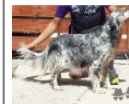

**TZOUMAKA ANIMUS
ILIA** (F) BEK 059052 -
tricolore