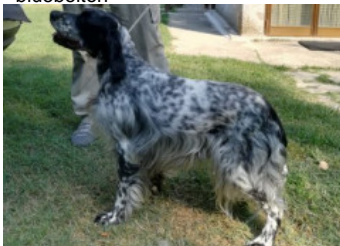

JET 2000-07-12 (M) LOI LO00107819
- bluebelton

PITTURI NEGRA 1997-06-18 (F) LOI
LO9839590 - bluebelton

DUM 2001-07-02 (M) LOI
LO01188557 - bluebelton

JODIE 2003-08-16 (F) LOI
LO03145800 - tricolore

HOR 1993-03-31 (M) LOI ST492382 -
bluebelton

BONA 1993-07-10 (F) LOI ST484193
- bluebelton

BRITISH 1990-05-14
(M) LOI ST422354 -
bluebelton

BETTI
1991-04-21
(F) LOI
ST441676 -
bluebelton

**ASSO DEL CENTRO
MARCHÉ** 1995-01-22 (M)
LOI ST514701 (Ch) -
bluebelton

CAMILLA 1995-08-01 (F) LOI
ST533720 - lemon

BALU' 1996-06-10 (M) LOI ST542308
- bluebelton

DMIRA 1997-04-08 (F) LOI ST559631
- tricolore

Mère
PITTURI GINEVRA dit GINA
2010-05-13 (F)
LOI LO10124671
- bluebelton