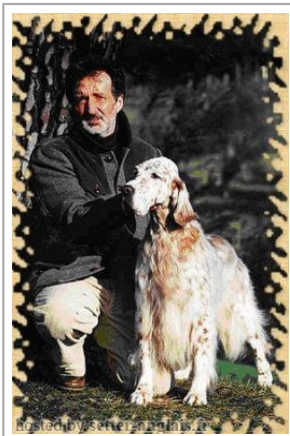

SUNNYBRAE'S HON BARNABY OFELM

1988-07-09 (M) LOI ST500929

Couleur : Bianco Arancio (lemon) / Titres : Champion

[fiche affixe](#)

Père <u>WOODROSE BEND IN THE ROAD</u> 1985-03-16 (M) AKCSE283829 - lemon	<u>WINDEM'S SARAD OF WHITEHOUSE</u> 1974-11-13 (M) AKCSB652857 - bluebelton	<u>CLARIHO MAJOR OF MEADOWSET</u> 1970-05-25 (M) AKCSA866405 - lemon	<u>SIR KIP OF MANITOU</u> 1963-11-03 (M) AKCSA240824 - lemon <u>CLARIHO BIT 'O CANDY</u> 1965-10-24 (F) AKCSA410611 - lemon	
		<u>PATIENCE OF WHITEHOUSE</u> 1972-04-28 (F) AKCSB120906 - bluebelton	<u>HIGHLAND'S WHIP OF PENMAEN</u> 1968-06-23 (M) AKCSA607617 - bluebelton <u>MEADOWSET'S BLUE VELVET</u> 1970-04-01 (F) AKCSA785158 - bluebelton	
	<u>FIVE OAKES LUCY IN THE SKY</u> 1978-03-18 (F) AKCSC406970 - lemon	<u>FIVE OAKES PISTOL PETE</u> 1973-12-30 (M) AKCSB499078 - lemon	<u>CANBERRA'S FLAGMASTER</u> 1970-04-22 (M) AKCSA870946 - lemon <u>FIVE OAKES SNOW FLAKE</u> 1970-04-09 (F) AKCSA847719 - lemon	<u>GALAHAD OF POLPERRO</u> 1966-05-09 (M) AKCSA415462 - lemon <u>TANZY'S CINNAMON OF FIVE OAKES</u> 1968-09-24 (F) AKCSA631258 - lemon
			<u>WEATHERHELM MOUNTAIN LAUREL</u> 1972-04-22 (F) AKCSB097304 - lemon	<u>CLARIHO MAJOR OF MEADOWSET</u> 1970-05-25 (M) AKCSA866405 - lemon <u>CLARIHO MAGGIE OF VALLEY RUN</u> 1972-05-03 (F) AKCSB160709 - lemon
Mère <u>FIELDPLAY'S DOTS AMORE</u> 1984-05-14 (F) AKCSE046973 - lemon	<u>SEAFIELD'S HOLIDAY SPIRIT</u> 1981-03-01 (M) AKCSD212929 (Champion USA) - lemon 	<u>VALLEY RUN'S MAJOR RUFFIN</u> 1976-09-25 (M) AKCSC883541 (Ch) - lemon <u>SEAFIELD'S HOLIDAY MYSTIQUE</u> 1974-09-29 (F) SB701975 - lemon	<u>CLARIHO KRISTOFER OF CRITT-DU</u> 1969-10-02 (M) AKCSA731148 - lemon <u>STONE GABLES SEAFIELD ROMANY</u> 1967-11-17 (F) AKCSA537798 - lemon	
	<u>WINDEM'S LOTS A DOTS</u> 1980-03-08 (F) AKCSC941602 - bluebelton	<u>WINDEM'S SARAD OF WHITEHOUSE</u> 1974-11-13 (M) AKCSB652857 - bluebelton <u>KADONS FLYING HIGH</u> 1974-01-24 (F) AKCSB496935 (Ch) - lemon	<u>CLARIHO MAJOR OF MEADOWSET</u> 1970-05-25 (M) AKCSA866405 - lemon <u>PATIENCE OF WHITEHOUSE</u> 1972-04-28 (F) AKCSB120906 - bluebelton	<u>GUYLINE'S FLYING TIGER</u> 1969-08-31 (M) AKCSA731942 - lemon <u>LEELYNN'S JETSETTER</u> 1967-05-20 (F) AKCSA520361 - lemon