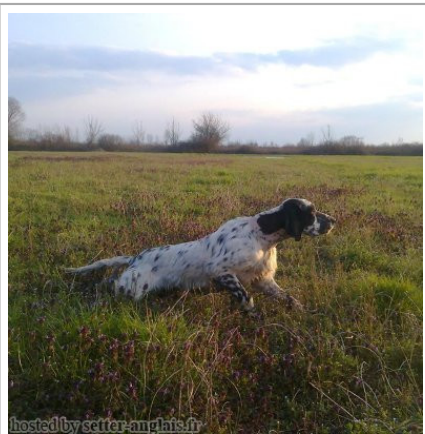

RIJANIS EGGO

2013-12-25 (M) LOF 704752
Couleur : Noi.PBl.Env (bluebelton)
[fiche affixe](#)

Père
RIJANIS DYNAMITE
2012-08-01 (M)
JR704482ES

Rijani's DYNAMITE
(Rijani's Tundra & Artie)

ARTU 2009-06-20 (M) LOI
LO09167530 - bluebelton