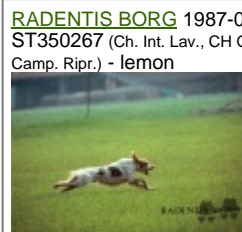

LLORD DU SOUS BOIS DE BALMETTE

2015-03-10 (M) LOF 238389/41003

Color: Noi.PBl.Env (bluebelton) / Qualifications: TAN , TR / Dyspl.: B
Kennelhosted by pedigree.setter-anglais.fr

RADENTIS BILLO 2001-10-25 (M) LOE
1376724 (Ch GQ) - lemon

Father

ERNEE DES SEPT PROVINCES2009-06-18 (M) LOF 206858/34324 (CH
T, TR GQ) - bluebelton

C'XASKI DES SEPT PROVINCES
2007-04-12 (F) LOF 193721/38842 -
bluebelton

RADENTIS SBRANCO 1991-07-01 (M)
LOI ST448908 (CH IB, Ch. Int. Lav.) - lemon

RADENTIS BORG 1987-04-30 (M) LOI
ST350267 (Ch. Int. Lav., CH GQ, Ch. Ital. Lav.,
Camp. Ripr.) - lemon

RADENTIS OLA 1984-09-30 (F) LOI
ST298174 - lemon

RADENTIS BORG 1987-04-30 (M) LOI
ST350267 (Ch. Int. Lav., CH GQ, Ch. Ital. Lav.,
Camp. Ripr.) - lemon