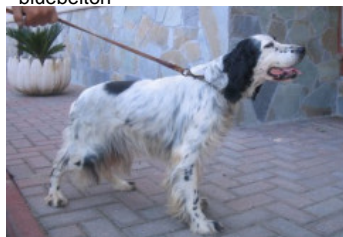

**DICK**

2005-01-19 (M) LOI LO0572695  
Couleur : TRICOLE

hosted by setter-anglais.fr

Père  
**GOLIA**  
1992-09-03 (M)  
LOI ST476466  
(Ch GQ)  
- bluebelton

**ROVAL MOZART** 1987-03-04 (M) LOI  
ST350880 (CH GQ, Ch. Int. Lav., Ch. Ital.  
Lav., Camp. Ripr.) - bluebelton

**DECOR LOT** 1978-09-22 (M) LOI  
ST143178 (Ch IT, Ch T, CH GQ) -  
bluebelton

**ROVAL FLY** 1982-01-27 (F) LOI  
ST241785 (Ch GQ) - tricolore

**DJUN** 1986-03-25 (M) LOI ST326268 -  
MASCHERA E MACCHIE GROSSE  
SUL CO