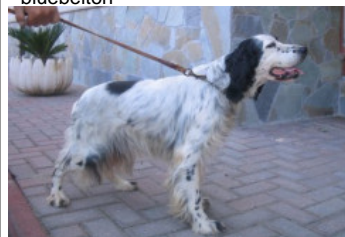

ARNO

2005-01-19 (M) LOI LO0572697
Couleur : bianco arancio (lemon)

hosted by setter-anglais.fr

Père
GOLIA
1992-09-03 (M)
LOI ST476466
(Ch GQ)
- bluebelton

ROVAL MOZART 1987-03-04 (M) LOI
ST350880 (CH GQ, Ch. Int. Lav., Ch. Ital.
Lav., Camp. Ripr.) - bluebelton

DECOR LOT 1978-09-22 (M) LOI
ST143178 (Ch IT, Ch T, CH GQ) -
bluebelton

ROVAL FLY 1982-01-27 (F) LOI
ST241785 (Ch GQ) - tricolore

IRGO 1976-01-24
(M) LOI ST102949
(Ch. Int. Lav.) - lemon

BONA DEL MESCHIO 1975-11-22 (F)
LOI ST095120 - bluebelton