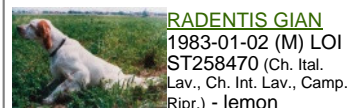

RADENTIS BRUNA 1992-08-21 (F)
LOI ST469129 - lemon

RADENTIS GIAN
1983-01-02 (M) LOI
ST258470 (Ch. Ital.
Lav., Ch. Int. Lav., Camp.
Ripr.) - lemon