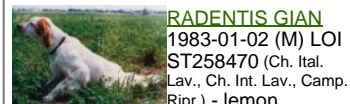

MIA 1984-04-01 (F) LOI ST284436 -
lemon

RADENTIS GIAN
1983-01-02 (M) LOI
ST258470 (Ch. Ital.
Lav., Ch. Int. Lav., Camp.
Ripr.) - lemon