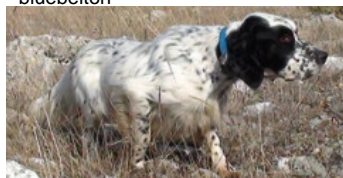

ZAYTSEV

2016-08-13 (M) LOI LO16164203
Couleur : BIANCO ARANCIO (lemon)

hosted by setter-anglais.fr

Père
ETHO
2009-05-23 (M)
LOI LO1060233
- bluebelton

KAPO' 2003-11-10 (M) LOI
LO0439835 (CH GQ, CH IT) - bluebelton