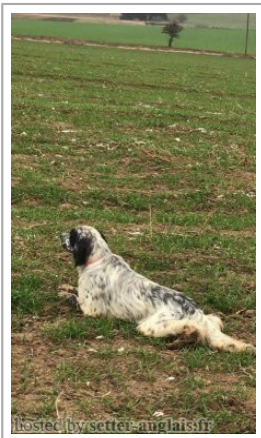

BEN

2016-05-18 (M) BEK 150471
Couleur : White Black (bluebelton)

Père
BESINO'S PANTHOS
2007-08-15 (M)
BEK 075540
(CH GQ, CH IT)
- bluebelton

KAPO' 2003-11-10 (M) LOI
LO0439835 (Ch IT GQ) - bluebelton

TZOUMAKA ANIMUS ILIA (F) BEK
059052 - tricolore