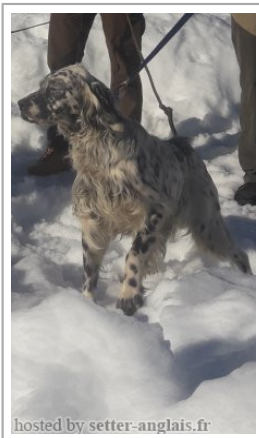

**DENDABERRI UCRANIA**

2017-05-08 (F) LOE 2389070  
 Color: Blanco y negro (bluebelton)  
 Kennel

hosted by setter-anglais.fr

Father  
**DENDABERRI OBAMA**  
 2012-10-10 (M)  
 LOE 2130969  
 (CH IT, CH GS, TR)  
 - lemon