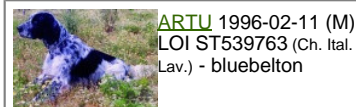

ARTU 1996-02-11 (M)
LOI ST539763 (Ch. Ital.
Lav.) - bluebelton

SAMNITICUS ASSIA 1999-09-19 (F)
LOI LO99203031 - tricolore