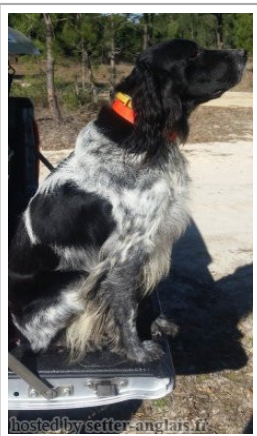

ZEUS dit ZEUS-XII

2015-05-28 (M) LOP 554334
Couleur : Noi.PBl.Env (bluebelton)

hosted by setter-anglais.fr

LAOS DE LA ARMUÑA (M) LOE -
lemon

Père
LUKE DA QUINTA DO MEIRINHO
2009-05-30 (M)
LOP LOP416605
- bluebelton

UNES DE BÉHIGO 2003-05-30 (F)
LOF 170374 - bluebelton

EUSKITZE AS 2001-09-28 (M) LOE
1283965 (Ch IT GQ) - lemon

COCA DE LA ARMUÑA (F) LOE
1061526

NASH DU POULIT SAN DANIS
1997-01-01 (M) LOF 136341/25088
(TR CHP CH.T. CHITF CHP CHT. CHIT. CH.T.
CHITF / CHBE.B CHES.B) - bluebelton