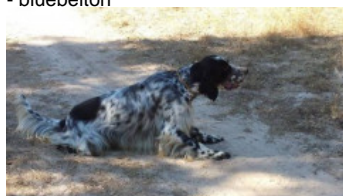

ZEUS dit ZEUS-XII

2015-05-28 (M) LOP 554334
Couleur : Noi.PBl.Env (bluebelton)

hosted by setter-anglais.fr

LAOS DE LA ARMUÑA (M) LOE -
lemon

Père
LUKE DA QUINTA DO MEIRINHO
2009-05-30 (M)
LOP LOP416605
- bluebelton

UNES DE BÉHIGO 2003-05-30 (F)
LOF 170374 - bluebelton

EUSKITZE AS 2001-09-28 (M) LOE
1283965 (Ch IT GQ) - lemon

COCA DE LA ARMUÑA (F) LOE
1061526

NASH DU POULIT SAN DANIS
1997-01-01 (M) LOF 136341/25088
(TR CHP CH.T. CHITF CHP CHT. CHIT. CH.T.
CHITF / CHBE.B CHES.B) - bluebelton