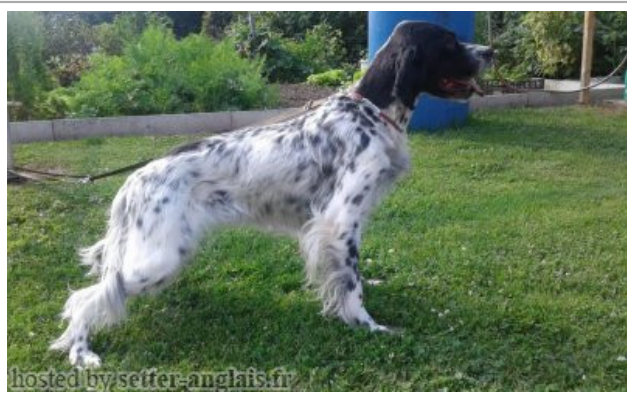

BRENDA

2012-09-15 (F) LOI LO12159029
Couleur : nero e bianco (bluebelton)

hosted by setter-anglais.fr

Père
DYLAN
2007-10-25 (M)
LOI LO1010870
- bluebelton

LORD DEL ZAGNIS 2002-09-30 (M)
LOI LO02167262 (Ch. Ital. Lav., CH GQ,
Ch. Int. Lav.) - lemon