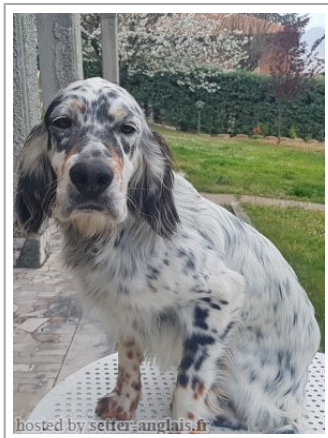

RAMON

2018-06-30 (M) LOI LO18127258
Couleur : Tricolore

hosted by setter-anglais.fr

FULL detto **ATTILA** 2003-10-03 (M)
LOI LO0427239 - tricolore

Père
DERO
2012-12-08 (M)
LOI LO1323130
- tricolore

KIRA 2010-10-28 (F) LOI LO115799 -
bluebelton

DEM 2001-06-01 (M) LOI
LO01188138 - tricolore

SHIBA 2001-06-01 (F) LOI
LO01188107 - bluebelton

BOBO 2006-08-14 (M) LOI
LO0747364 (Ch. Ital. Lav., Ch. Int. Lav.) -
tricolore

SELVA 2005-06-10 (F) LOI
LO05118777 - bluebelton