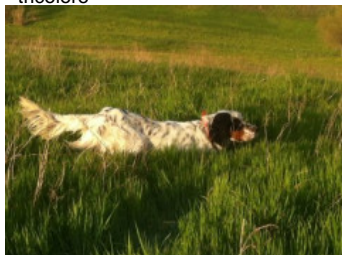

RAMON

2018-06-30 (M) LOI LO18127258
Couleur : Tricolore

hosted by setter-anglais.fr

FULL detto **ATTILA** 2003-10-03 (M)
LOI LO0427239 - tricolore

Père
DERO
2012-12-08 (M)
LOI LO1323130
- tricolore

KIRA 2010-10-28 (F) LOI LO115799 -
bluebelton