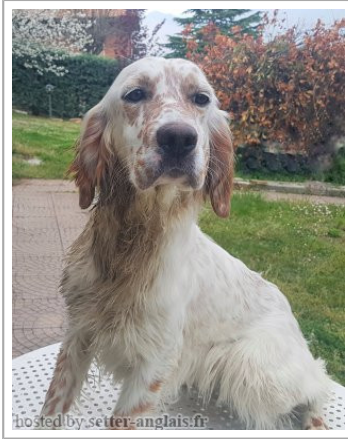

**RANIA**

2018-06-30 (F) LOI LO18127254  
Couleur : bianco arancio (lemon)

hosted by setter-anglais.fr

**FULL** detto **ATTILA** 2003-10-03 (M)  
LOI LO0427239 - tricolore

Père  
**DERO**  
2012-12-08 (M)  
LOI LO1323130  
- tricolore

**KIRA** 2010-10-28 (F) LOI LO115799 -  
bluebelton

**DEM** 2001-06-01 (M) LOI  
LO01188138 - tricolore

**SHIBA** 2001-06-01 (F) LOI  
LO01188107 - bluebelton

**BOBO** 2006-08-14 (M) LOI  
LO0747364 (Ch. Ital. Lav., Ch. Int. Lav.) -  
tricolore