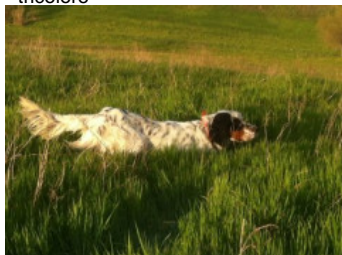

KIRA 2010-10-28 (F) LOI LO115799 -
bluebelton

DEM 2001-06-01 (M) LOI
LO01188138 - tricolore

SHIBA 2001-06-01 (F) LOI
LO01188107 - bluebelton

BOBO 2006-08-14 (M) LOI
LO0747364 (Ch. Ital. Lav., Ch. Int. Lav.) -
tricolore