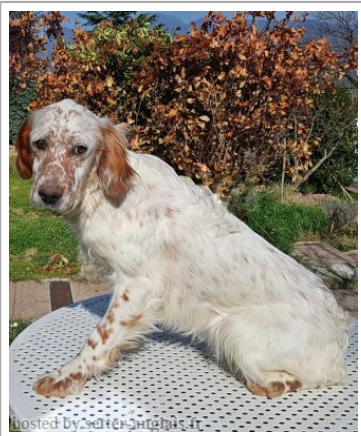

RAISSA

2018-06-30 (F) LOI LO18127255
Couleur : bianco arancio (lemon)

hosted by: setter-anglais.fr

FULL detto **ATTILA** 2003-10-03 (M)
LOI LO0427239 - tricolore

Père
DERO
2012-12-08 (M)
LOI LO1323130
- tricolore

KIRA 2010-10-28 (F) LOI LO115799 -
bluebelton

DEM 2001-06-01 (M) LOI
LO01188138 - tricolore

SHIBA 2001-06-01 (F) LOI
LO01188107 - bluebelton

BOBO 2006-08-14 (M) LOI
LO0747364 (Ch. Ital. Lav., Ch. Int. Lav.) -
tricolore