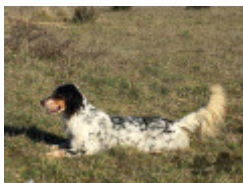

Eleveur : vicente rivas martinez / Propriétaire : Joseba Padura (678651988)
Sang italien (estimation) : 100 %
Estimation des points au pédigrée : 7

Taux de consanguinité (estimation) : 6.2 %

TODAY (5,5,5,6 X 3) : 0.027344
PALAZIENSIS PEPE (6,6,6,6,7 X 4,4) : 0.008789
RAIANO DIOR (5 X 3) : 0.007812
RAIANO BIRBA (6,6 X 4,5) : 0.003906
ROVAL MOZART (6,6 X 5,7,7,7,8,8) : 0.003418
DECOR LOT (7,7,7,7 X 6,6,7,8,8,8,8,8) : 0.002625
BOHEME DEL SOLE (5,8,8,8,8 X 6,6) : 0.002197
UTI DEL GIANTANO (6,7,7 X 5,6) : 0.001465
RAIANO REX (6 X 5) : 0.000977
RUSTY DEL DIANELLA (7,7,8,8 X 6,6,7) : 0.000854
IVA DEL SOLE (7 X 5) : 0.000488
ROVAL FLY (7,7 X 6,6,8,8,8) : 0.000488
BEETHOVEN (7 X 5) : 0.000488
DUN DEL MESCHIO (8 X 7,8,8,8,8,8,8,8) : 0.000244
LORD DEL DIANELLA (7,7 X 7) : 0.000244
HUNGA DEL SOLE (6 X 7,7,7) : 0.000244
LEM DEL RESEGONE (8,8,8 X 7,7,8,8) : 0.000214
LORD DI VALLE MONTELORO (8 X 6,7) : 0.000183
CALIGOLA DELLE OROBICHE (8,8 X 8,8) : 0.000122
REDO DELLA BASSANA (8 X 8,8) : 0.000061

Note : les données ne sont pas garanties. Elles ont été entrées par les membres sans garantie d'exactitude.