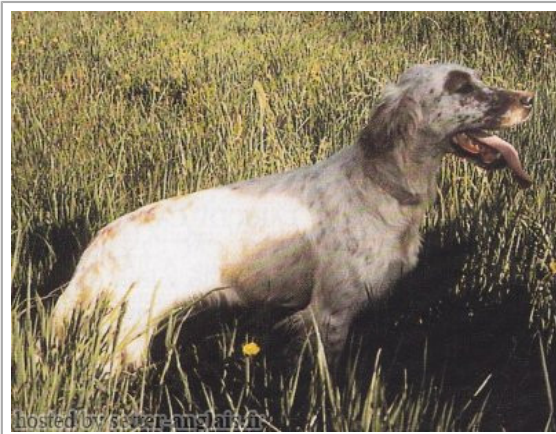

UKRAINE DE L'ECHO DE LA FORET

1983-05-12 (F) LOF 75798/11053

Color: Fau.PBl.Env. (lemon)

Kennel

Father <u>RAMSES II DE KERFEUIL</u> 1980-06-26 (M) LOF 66453/7074 (CH CS, CH T, CH GQ) - lemon	<u>JOKER DU MONT BILY</u> 1974-07-29 (M) LOF 48154/3617 (TR)	<u>QUELAS DU MONT BILY</u> 1967-05-28 (M) LOF 31906/01223 (Ch IT)	<u>IRUN DES SIFFLEURS</u> (M) LOF 18966 (Ch T, Ch IT)	
	<u>IVA DE KERFEUIL</u> 1973-06-24 (F) LOF 44423/4062 (TR)	<u>VICKY DE CORIAM</u> (F) LOSH317785	<u>NORA DES SIFFLEURS</u> (F) LOF 26259/351 (TR)	<u>MAC DE MIGNERIES</u> (M) LOSH214941 (Ch L, Ch Int)
Mother <u>RIKA</u> 1980-06-11 (F) LOF 65864/08655 - lemon	<u>SOL DU STANG DU</u> 1969-04-26 (M) LOF 35219/02400	<u>OSCAR DE KER EOL</u> (M) LOF 30013/483 (TR)	<u>RACY DU VAL D'AWIRS</u> (F) LOSH257430 (TR, Ch T)	
	<u>JOCIE</u> 1974-02-03 (F) LOF 45820/04506	<u>SISSI DE KERFEUIL</u> (F) LOF 36233/2065	<u>KIAL</u> (M) LOF 21184	<u>LAKME DE KER EOL</u> (F) LOF 22641
	<u>UNO DE VAUBOUREAU</u> (M) LOF 38981/01977	<u>NACK DE LA SALLE VERTE</u> (M) LOF 27183/339	<u>JOCSI DE LA TOUR DUGUESCLIN</u> (M) LOF 20628	<u>QUIRIELLE DU BRIVET</u> (F) LOF 32771/1475
	<u>TIRANIE</u> 1970-07-29 (F) LOF 37661/2779	<u>NEPTUNE DU MONT BILY</u> (F) LOF 27816/519	<u>IAGO DE CAMPILLOS</u> (M) LOF 21782	<u>GAYA DES INCAS</u> 1957 (F) LOF 16414 (TR) - tricolore
		<u>QUITO DU PITON</u> 1967-09-04 (M) LOF 32585/1776 (Ch T)	<u>KID DE TARTARIN</u> (M) LOF 21409 (Ch T)	
		<u>NACELLE</u> (F) LOF 27487/363	<u>LEVRETTE DES SIFFLEURS</u> (F) LOF 22534	
		<u>LASCAR</u> (M) LOF 22946	<u>NEIGE DE LA CHAMPIGNONNERIE</u> (F) LOF 26692/954	

Breeder: PROVOST DANIEL
Elite A
Cotation (FR): 4
Tatoo: DVL198
Italian breeding (estimated): 8%
Points in pedigree: 18