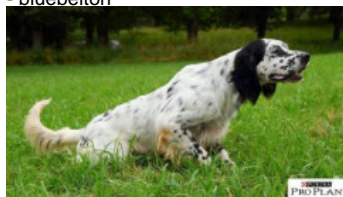

ERRECA DE EZKABARTE

2017-05-31 (F) LOE 2375923
 Color: Tricolor (tricolore)
 Kennel

hosted by setter-anglais.fr

RADENTIS BILLO 2001-10-25 (M)
 LOE 1376724 (Ch GQ) - lemon

Father
ERNEE DES SEPT PROVINCES
 2009-06-18 (M)
 LOF 206858/34324
 (CH T, TR GQ)
 - bluebelton